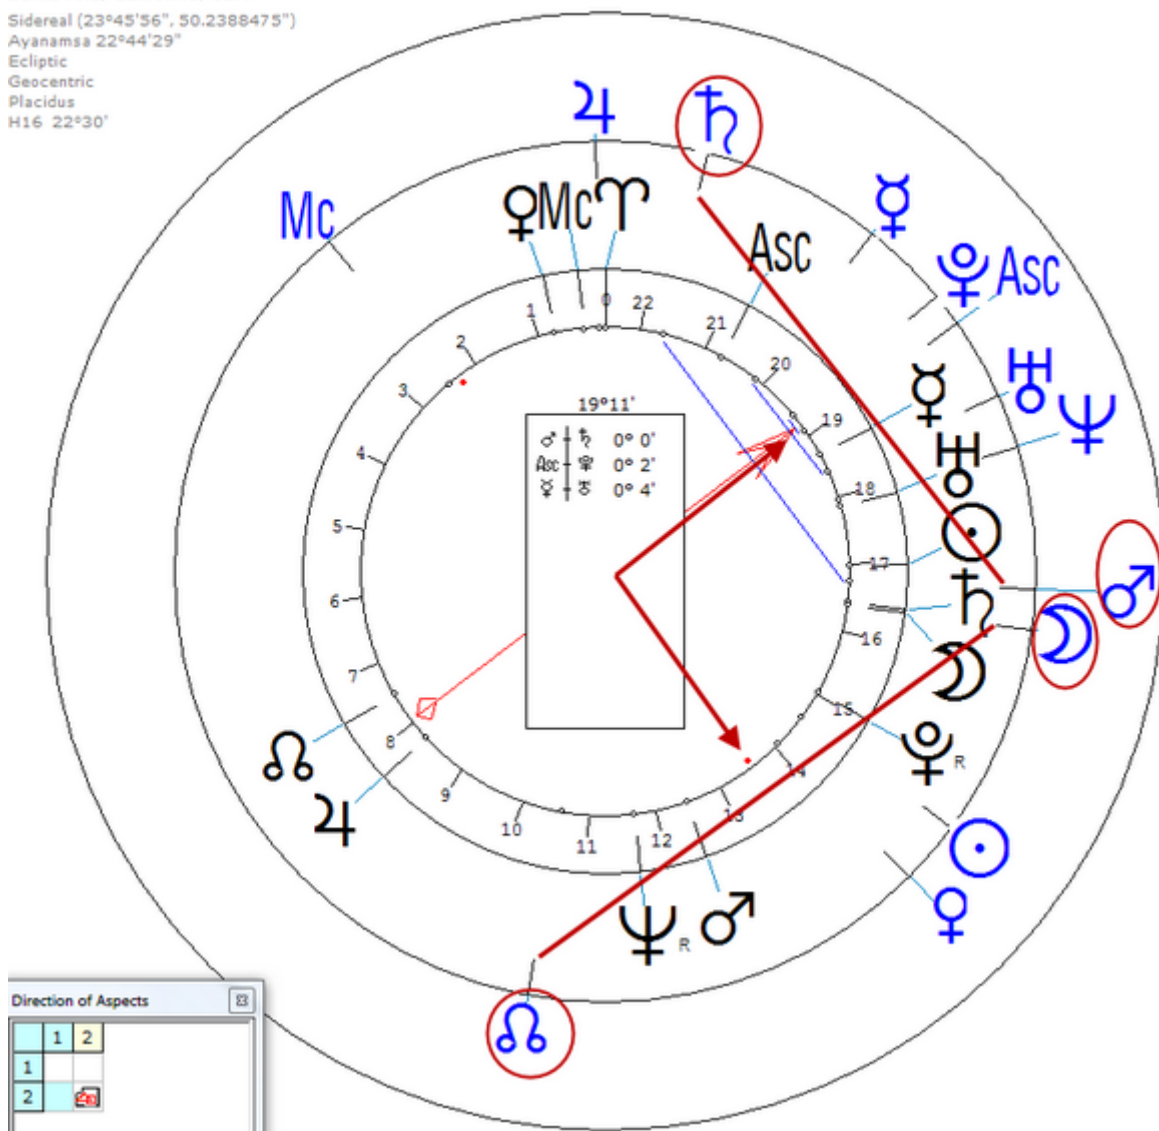

Cox, Allan Verne

17 December 1926 at 01:50 (= 01:50 AM)Santa Ana, California, 33n45, 117w52

American geophysicist.

<https://www.astro.com/astro-databank/Cox,_Allan_Verne>

Death by Suicide 27 January 1987 Palo Alto, California

Progressed Lunar Return (Harmonic 16)

Lunar ♂/♃=Lunar ☽/♁

Cox, Allan Verne
17 December 1926 Fri 1:50 (GMT-8) 33n45 117w52
Santa Ana, California, USA
Sidereal (23°45'56", 50.2388475")
Ayanamsa 22°44'29"
Ecliptic
Geocentric
Placidus
H16 22°30'